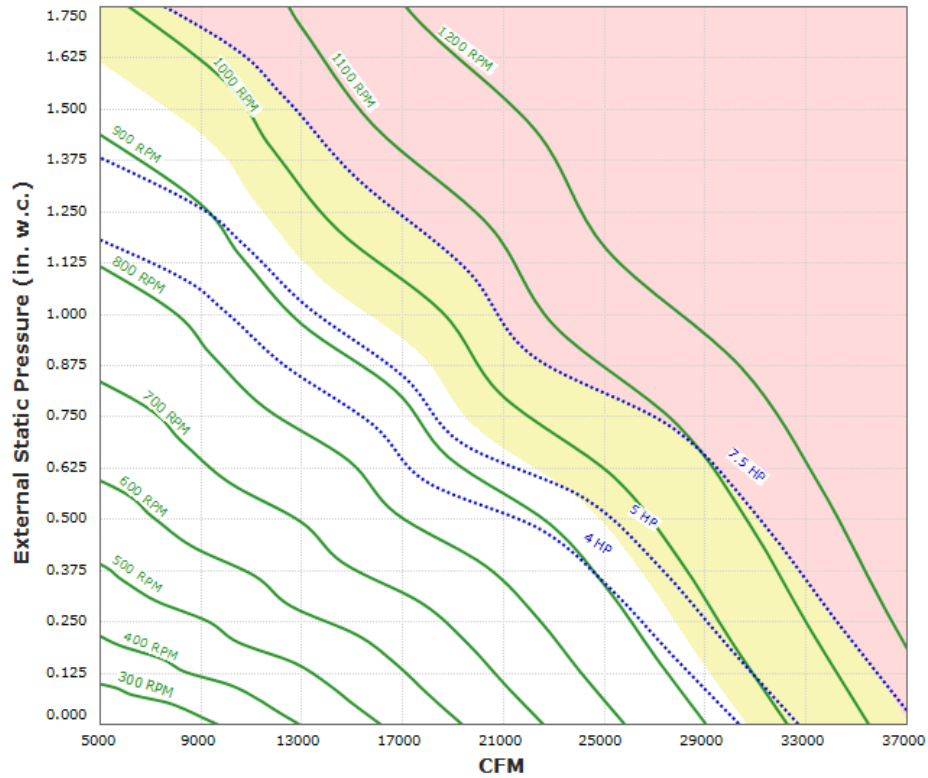

## R-AWPD-48-X Performance Curve

**Max Sizeable RPM = 1150 RPM. Curve shown extended beyond this point for reference only.**

Motor 00509ET3E254T-W22 has an rpm range of 300 to 880.

Motor 00509ET3E254T-W22-50 has an rpm range of 300 to 730.

Motor DHP7/565 has an rpm range of 300 to 1150.

Motor DTP7/56 has an rpm range of 300 to 1150.

Motor DTP7/56-50 has an rpm range of 300 to 958.

Motor EP7/565 has an rpm range of 300 to 1150.

Motor NP7/56 has an rpm range of 300 to 1150.

Motor NP7/56-50 has an rpm range of 300 to 958.